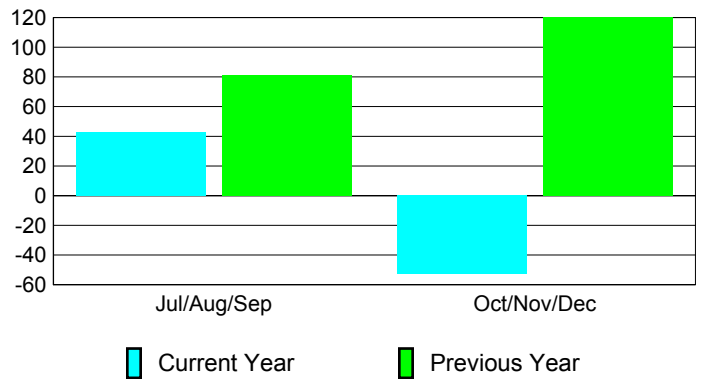

Comparison of Membership Gain/Loss

Current Year Compared to the Previous Year