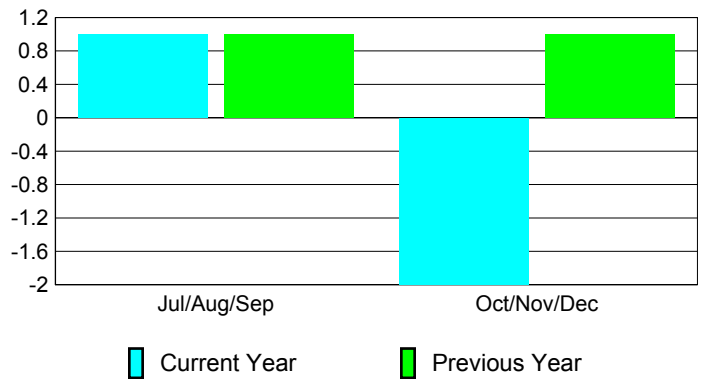

Comparison of Membership Gain/Loss

Current Year Compared to the Previous Year