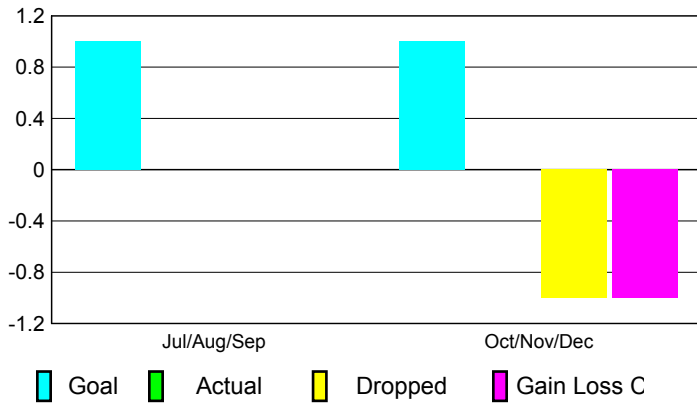

2010-2011 GMT Reports for District (or Undistricted) **District 308 A2 MALAYSIA**

GMT: Doctor DATUK K NAGARATNA

Location: MALAYSIA

GMT CA: 5

CLUBS

Club Results
2010-2011

Clubs
2009-2010

Month	New Club Goal	Actual New Clubs	Actual Dropped Clubs	Gain/Loss of Clubs	Gain/Loss of Clubs
Jul/Aug/Sep	1	0	0	0	0
Oct/Nov/Dec	1	0	-1	-1	3
Totals	2	0	-1	-1	3

Club Results 2010-2011

Goal, New, Dropped, Gain/Loss

Comparison of Club Gain/Loss

Current Year Compared to the Previous Year

YTD Status Quo Clubs 2010-2011

Status Quo Clubs Compared to Status Quo Members

MEMBERSHIP