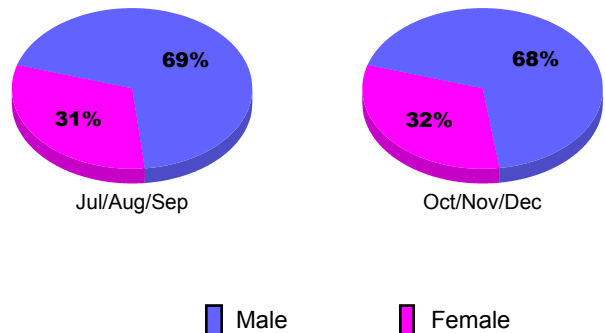

Gender Comparison 2010-2011