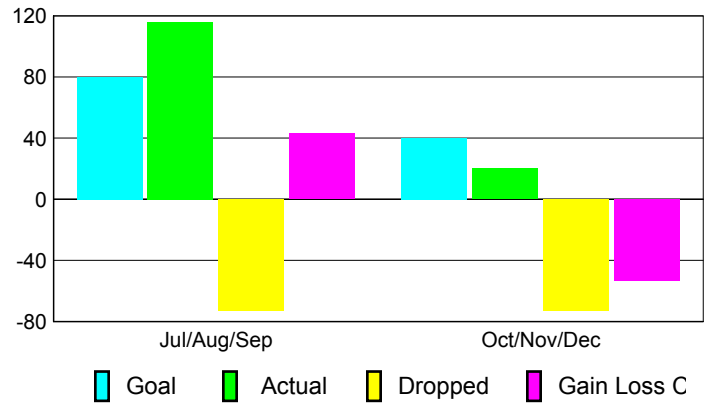

Membership Results 2010-2011

Goal, New, Dropped, Gain/Loss